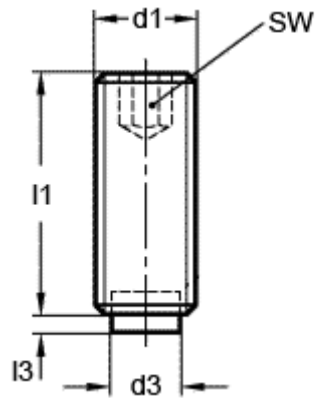

# Data Sheet

Article number: 20931615

Description: E+G Grub screw  
GN 913.3-M6-10-KU

## Measures

---

d1 = M6  
d3 = 4  
l1 = 10.0  
l3 = 1.3  
SW = 3.0